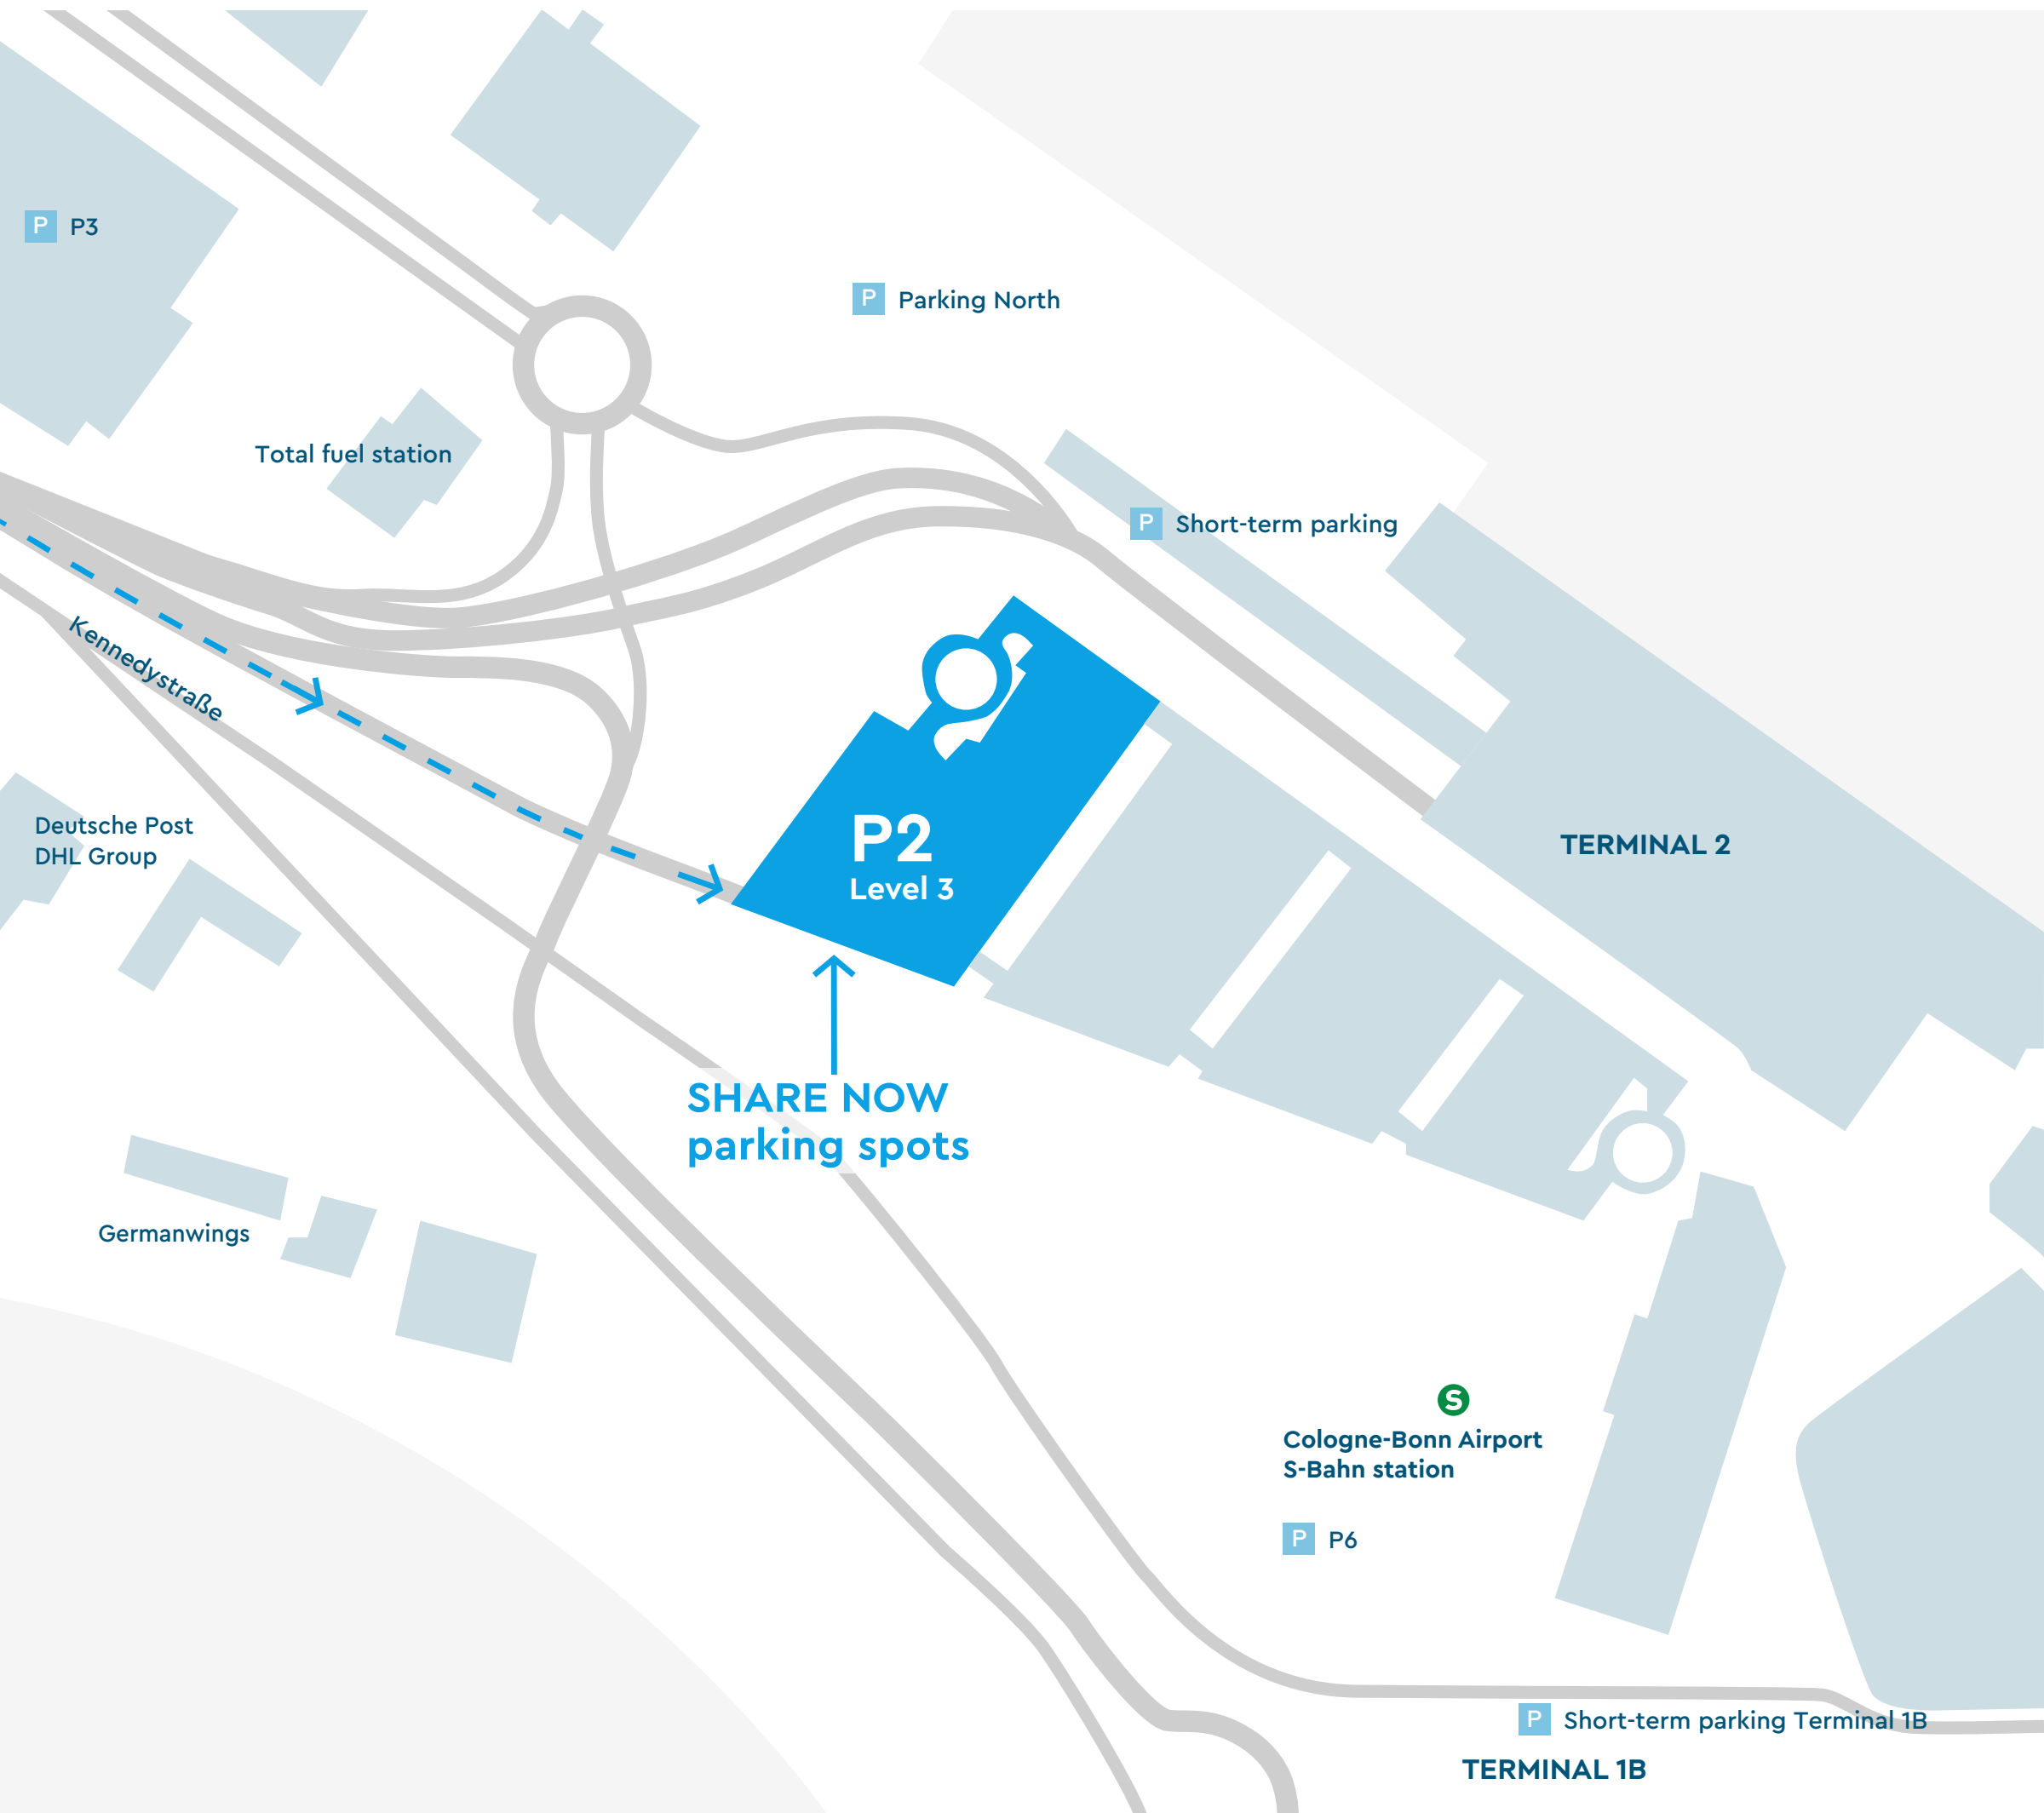

COLOGNE-BONN AIRPORT

Arrival and Parking

P P3

P Parking North

Total fuel station

P Short-term parking

Kennedystraße

Deutsche Post
DHL Group

P2
Level 3

TERMINAL 2

SHARE NOW
parking spots

Germanwings

S
Cologne-Bonn Airport
S-Bahn station

P P6

P Short-term parking Terminal 1B

TERMINAL 1B