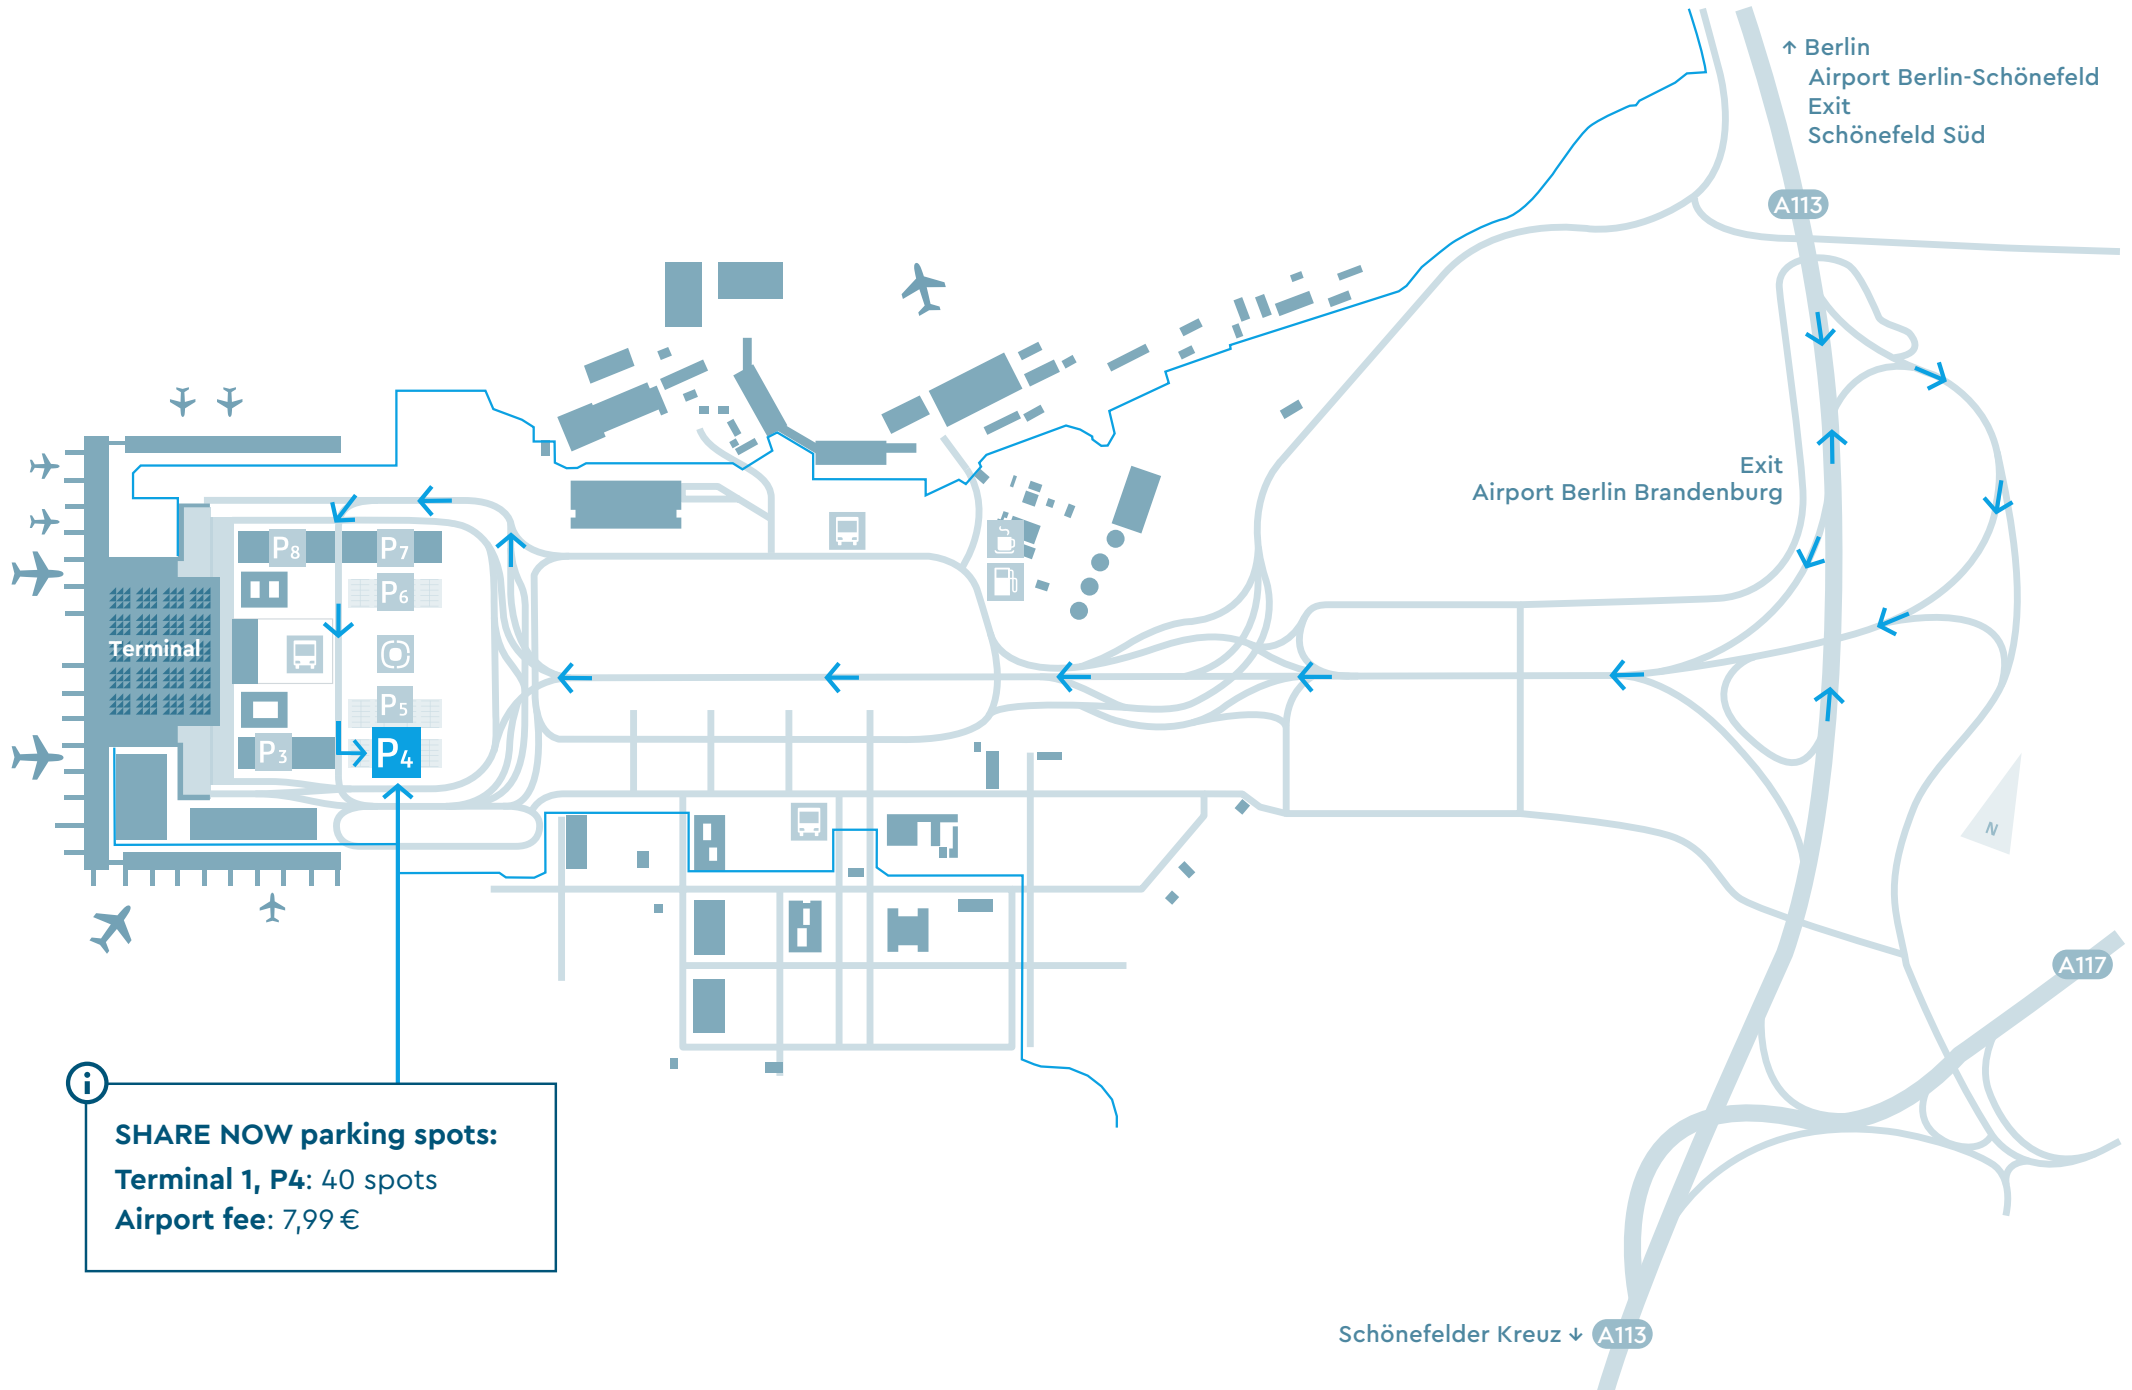

AIRPORT BERLIN BRANDENBURG

Arrival and Parking

SHARE NOW parking spots:
Terminal 1, P4: 40 spots
Airport fee: 7,99 €