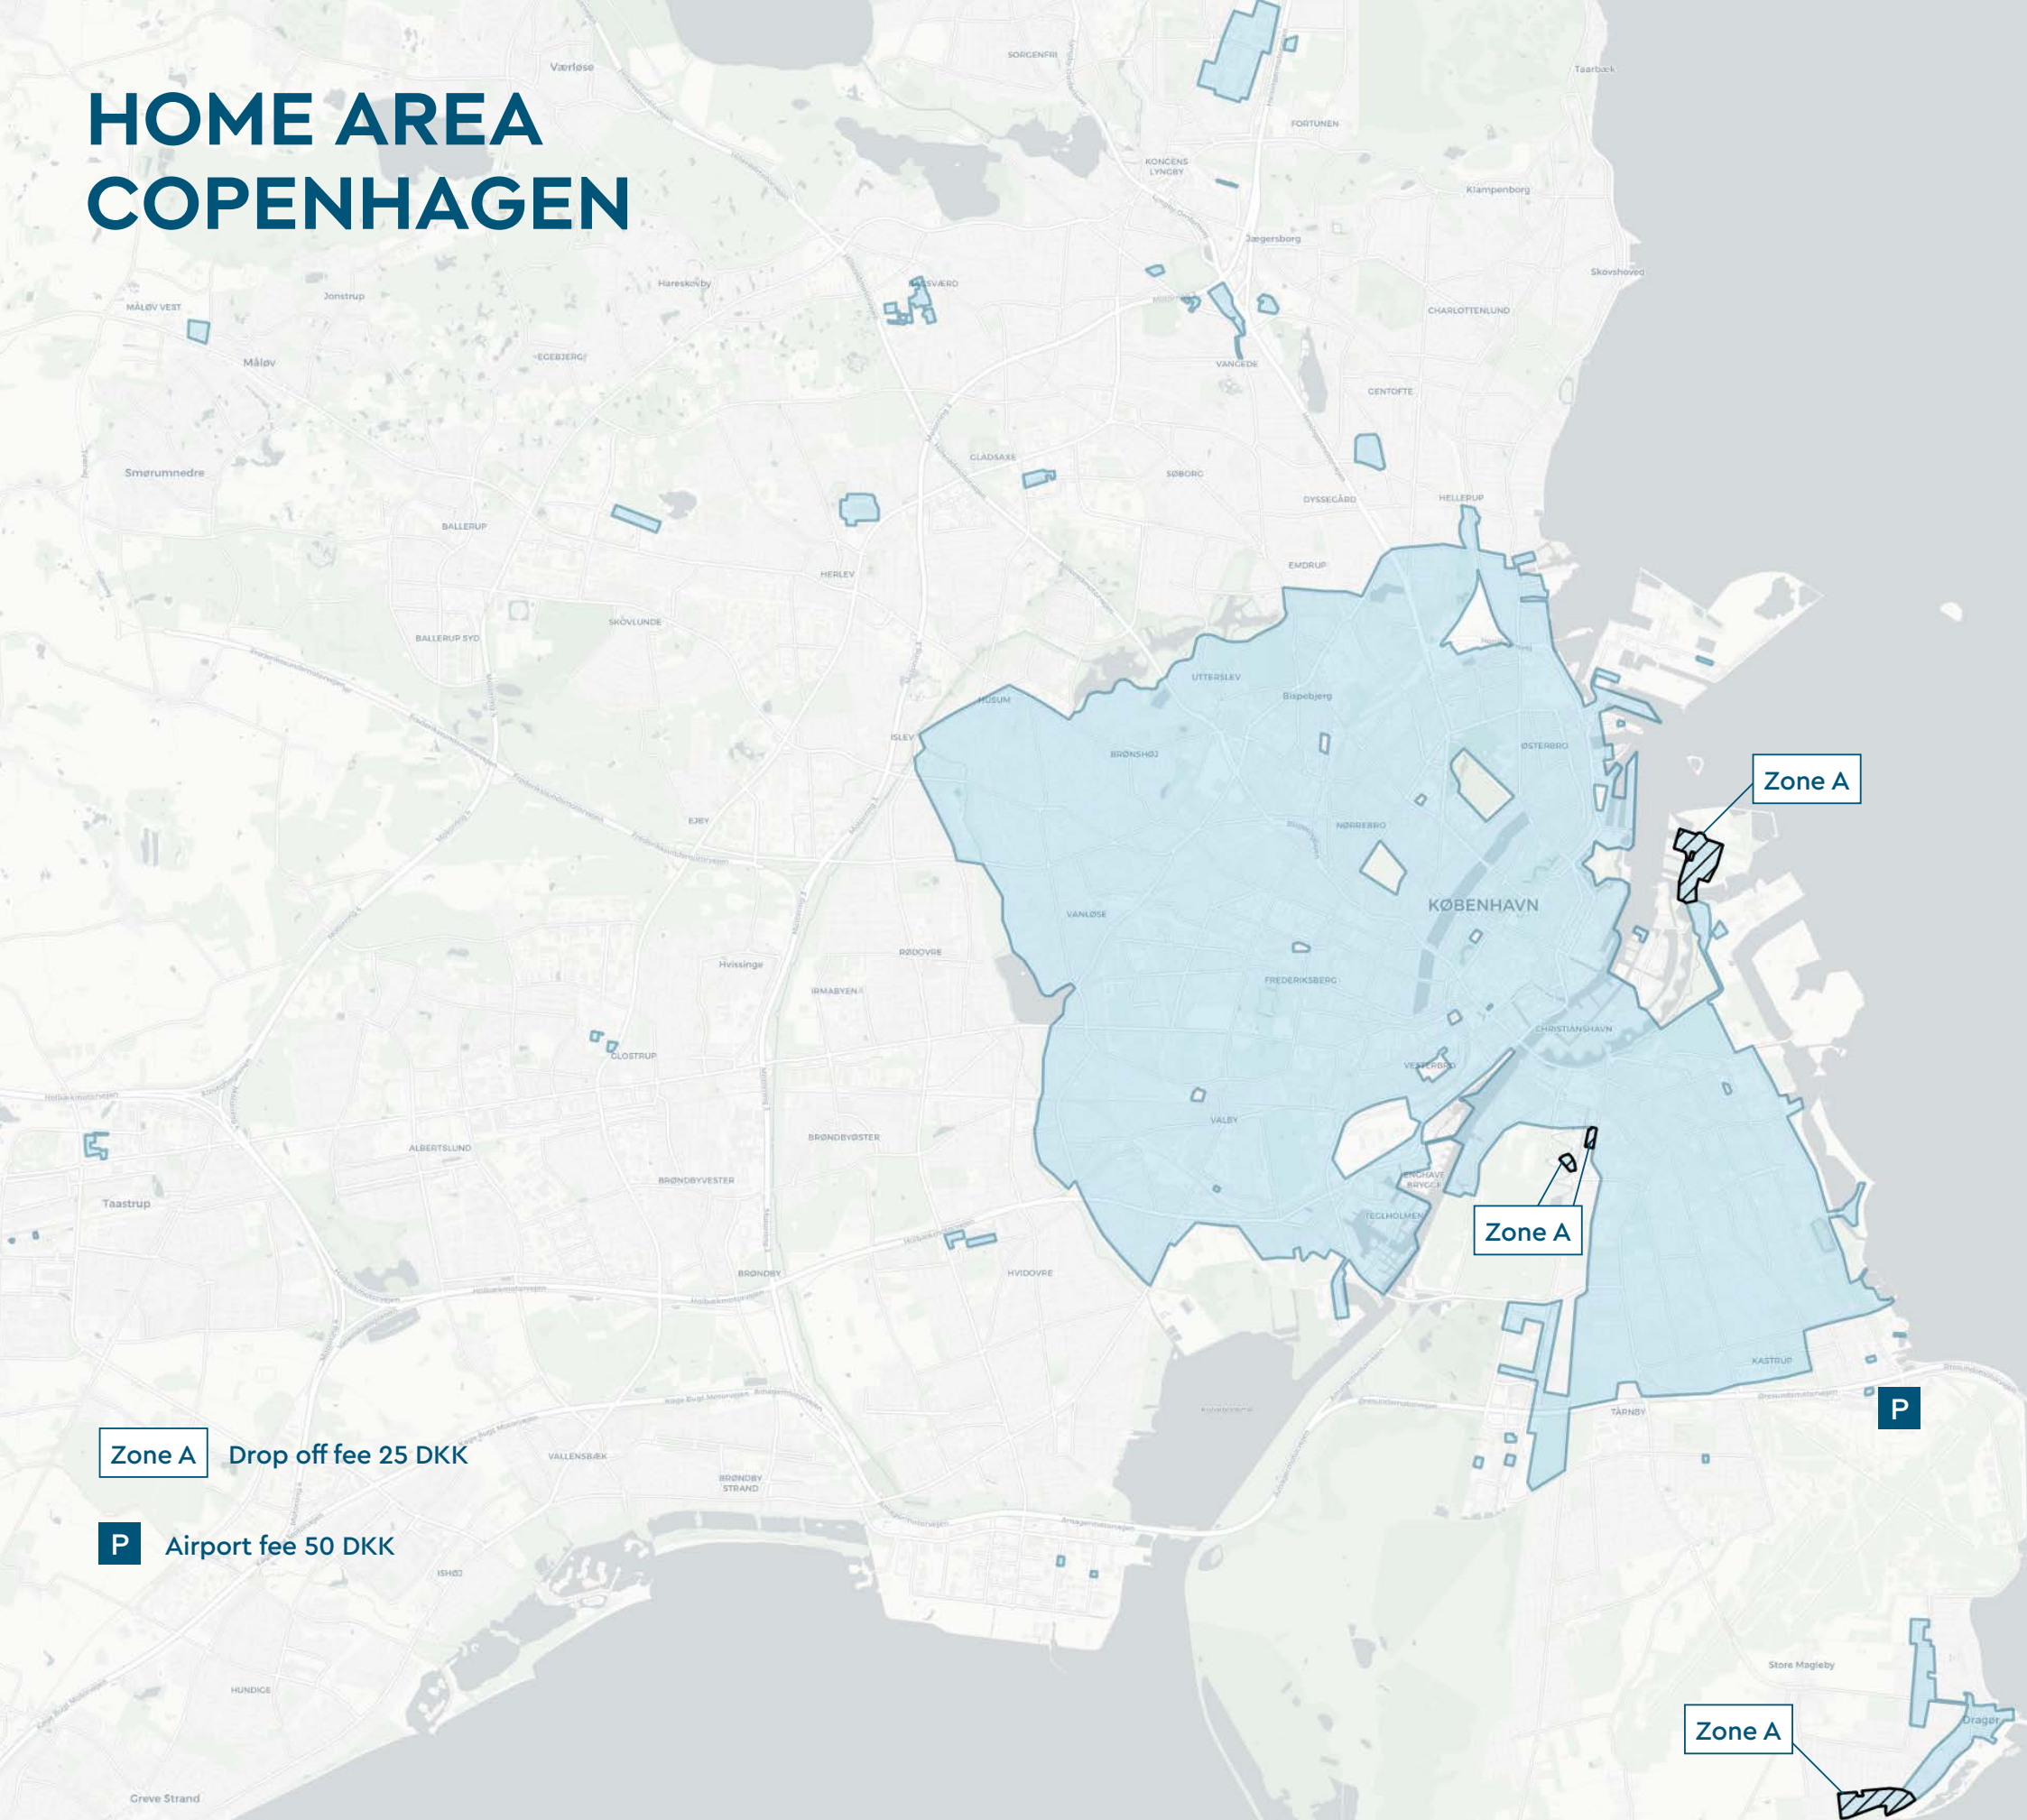

HOME AREA COPENHAGEN

Zone A Drop off fee 25 DKK

P Airport fee 50 DKK

HOME AREA COPENHAGEN

Zone A

Zone A

Zone A Drop off fee 25 DKK

P Airport fee 50 DKK