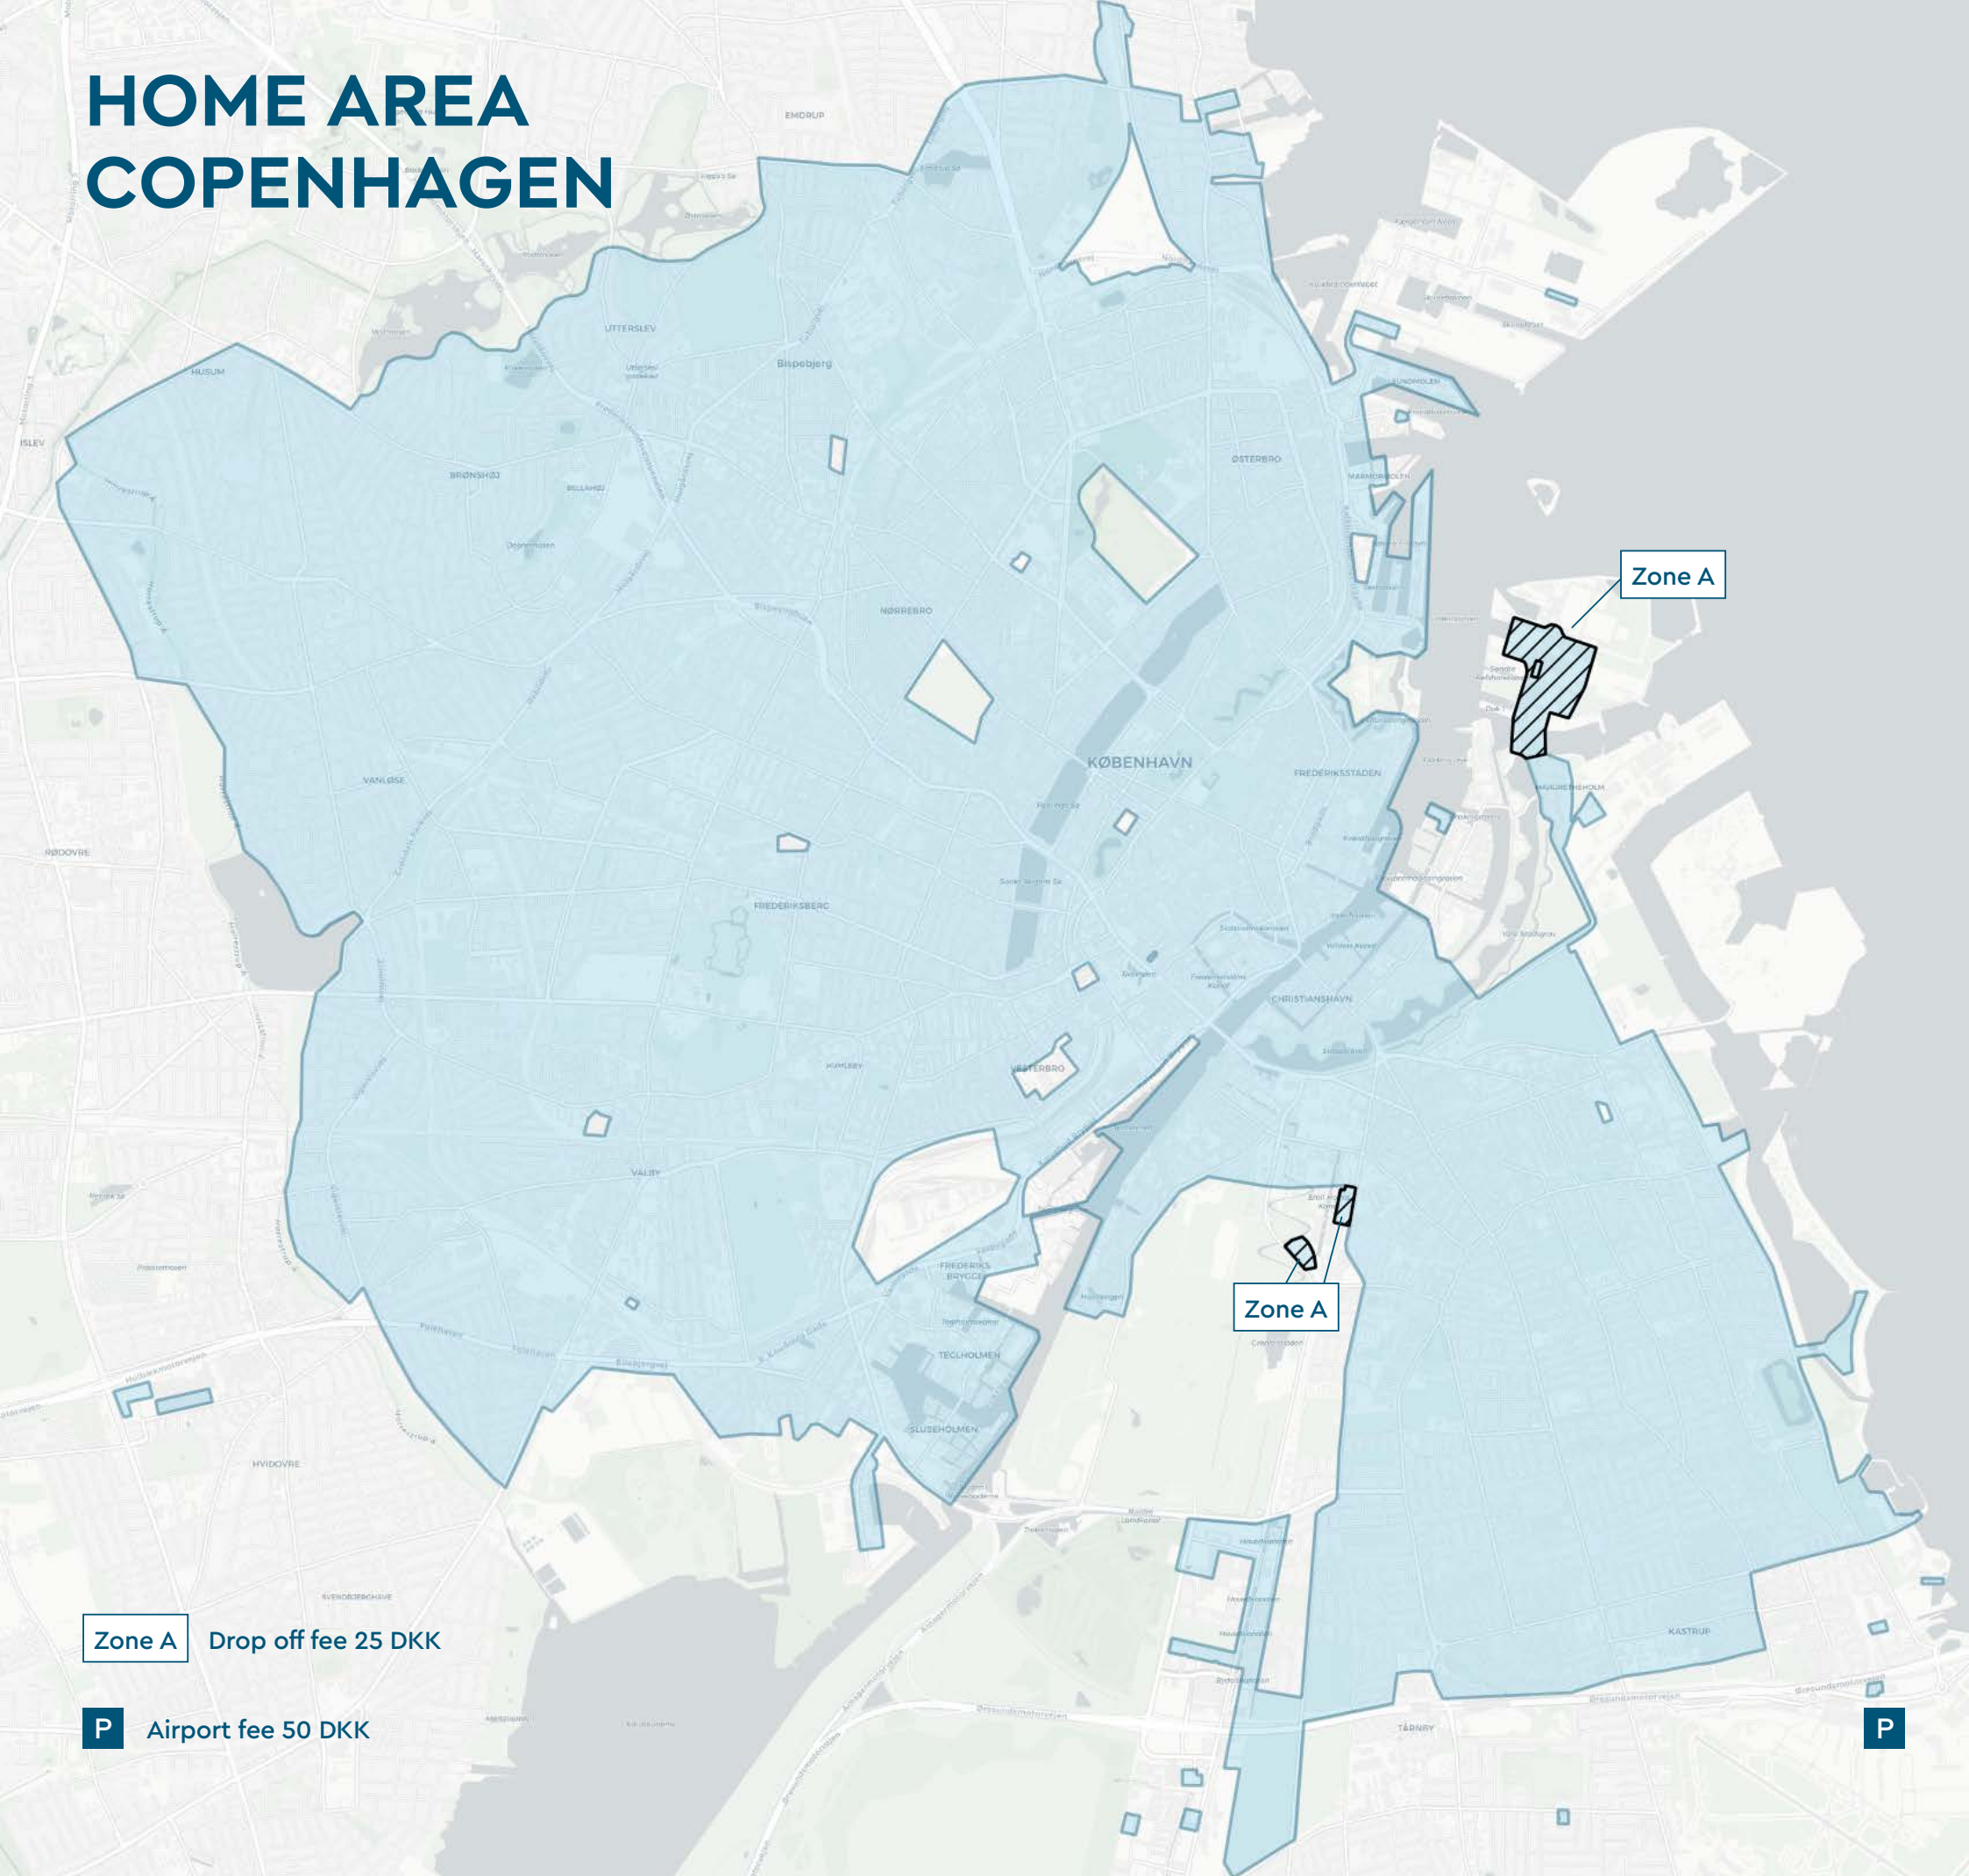

HOME AREA COPENHAGEN

Zone A Drop off fee 25 DKK

P Airport fee 50 DKK

HOME AREA COPENHAGEN

Zone A

Zone A

Zone A Drop off fee 25 DKK

P Airport fee 50 DKK