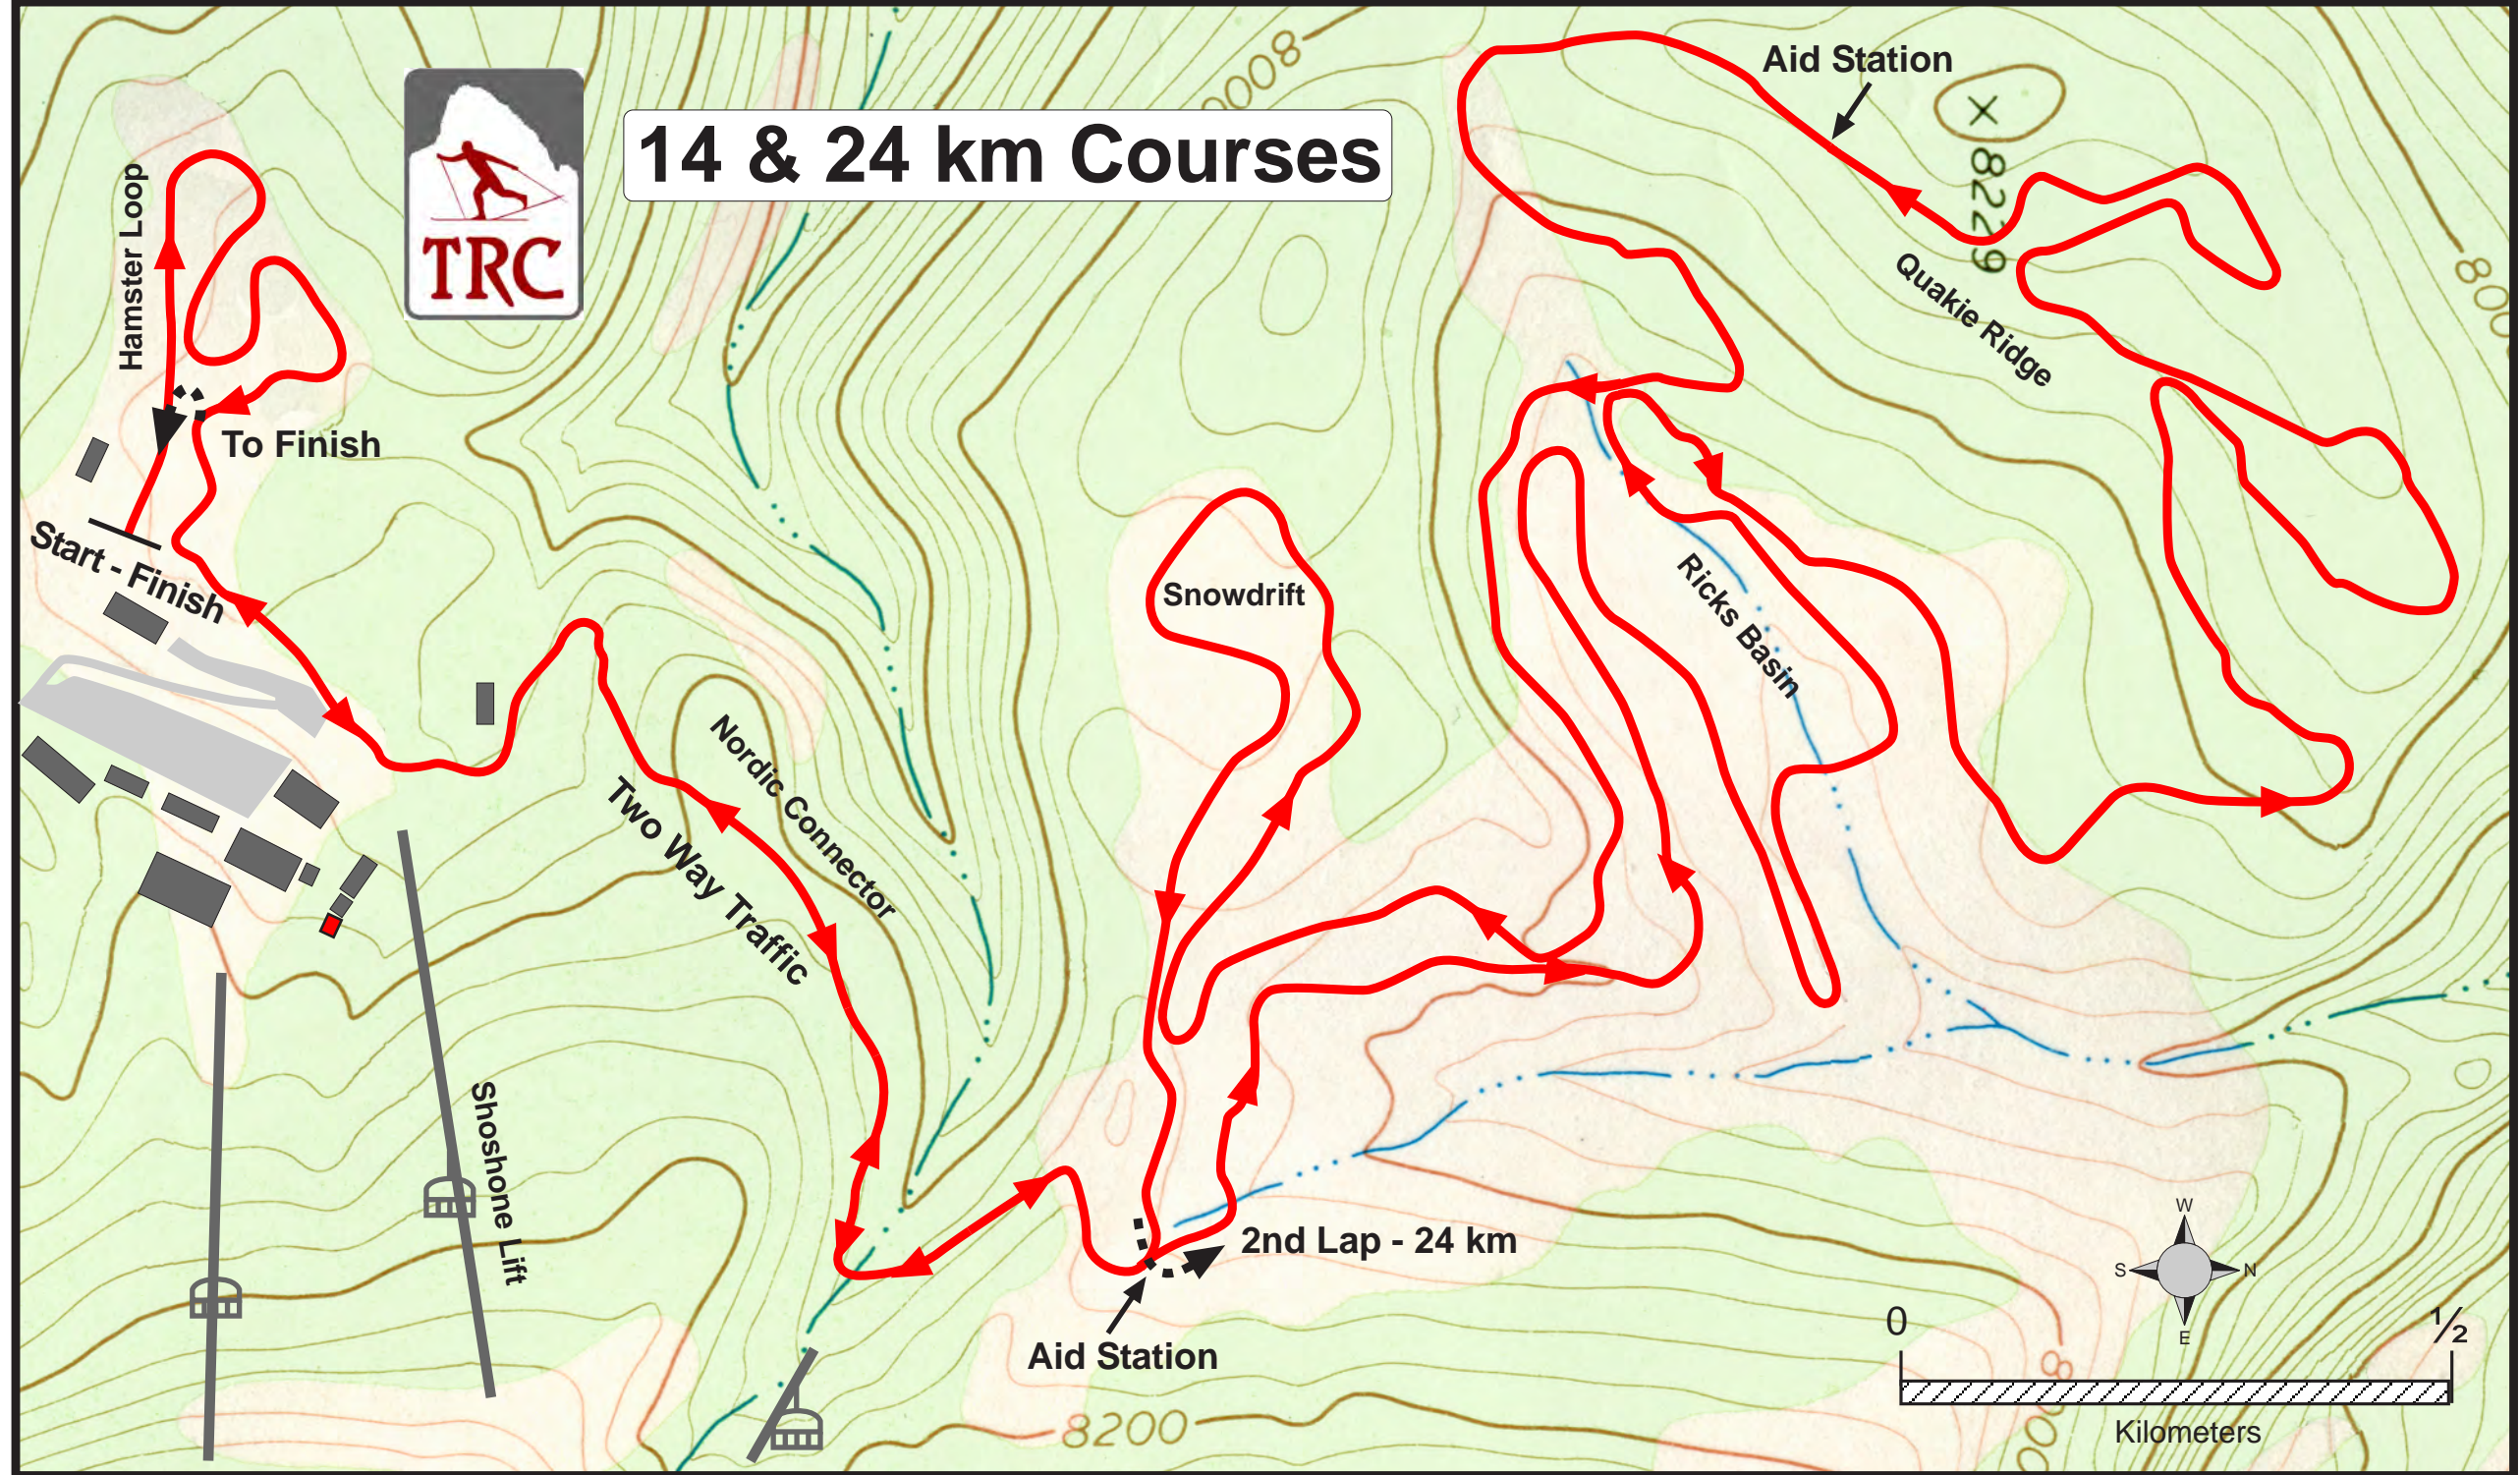

14 & 24 km Courses

Hamster Loop

To Finish

Start - Finish

Nordic Connector
Two Way Traffic

Shoshone Lift

Snowdrift

Ricks Basin

Aid Station

Quakie Ridge

Aid Station

2nd Lap - 24 km