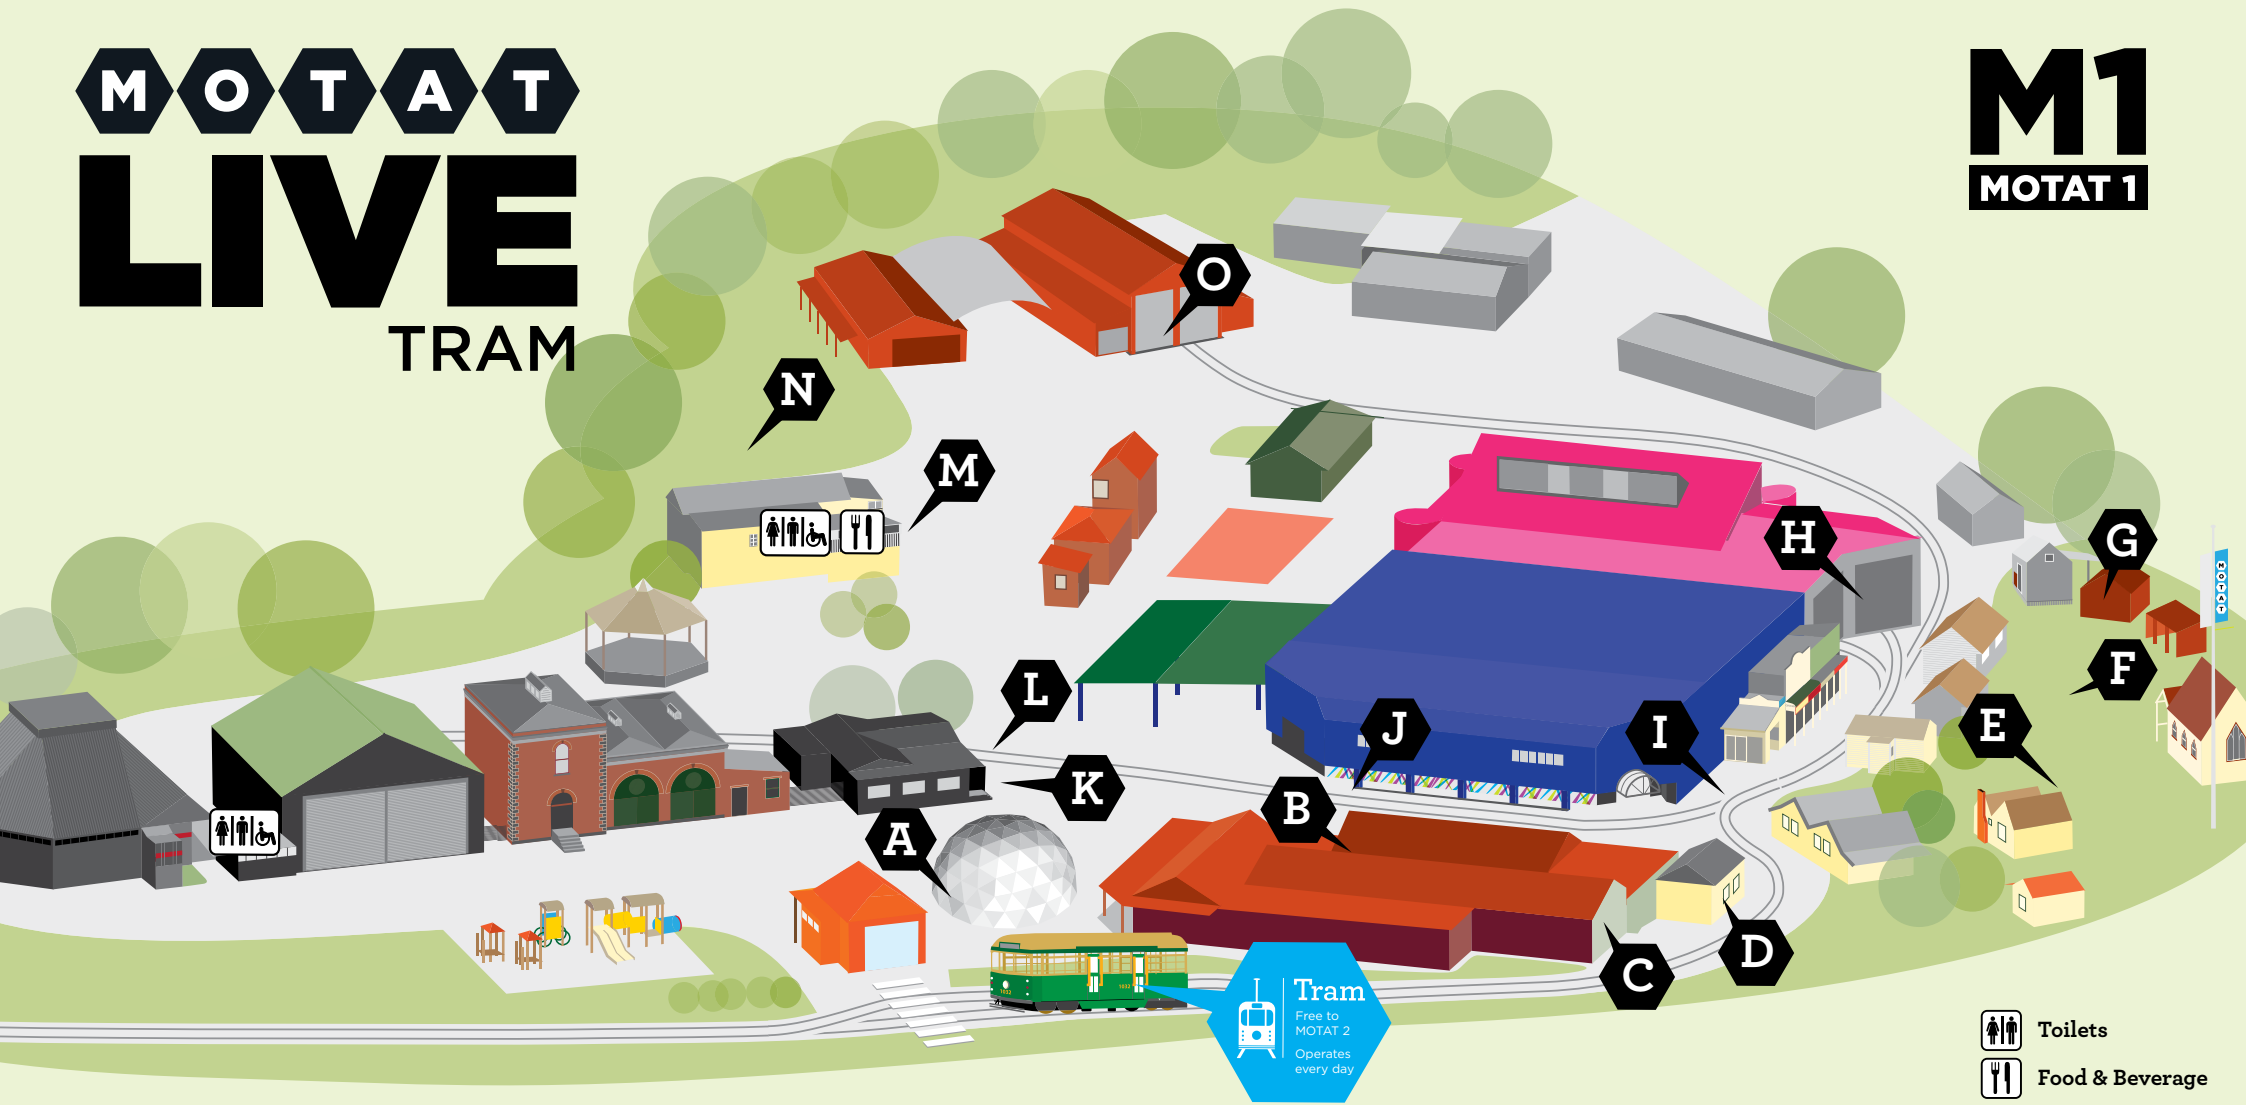

# MOTAT LIVE TRAM

**M1**  
**MOTAT 1**

- A. Make your own Tram
- B. Walsh Memorial Library Collection Display
- C. Printshop Live
- D. School House Live
- E. Village Handcrafts
- F. Village Games
- G. Forge Live

- H. Tram Talks  
*11am, 12pm, 2pm, 3pm*
- I. Little Flick Rides\*  
*11am - 3pm*
- J. Horse and Carriage Rides\*  
*11am - 3pm*
- K. Bread Making Demonstrations  
*10am - 3pm*

- L. Tram 906 Photo Opportunity
- M. Lollyman  
*11am - 3pm*
- N. Imagination Playground
- O. Tram Talks  
*11am, 12pm, 2pm, 3pm*

Snap a picture of this map to help you find your way around