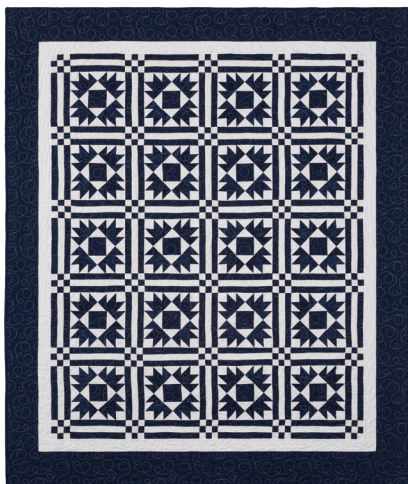

Blue Ribbon Ohio Star

PAT3454

SAMPLE QUILT

Wilmington Essentials - In the Navy by Wilmington Prints

QUILT SIZE

66" x 78"

BLOCK SIZE

9½" unfinished, 9" finished

QUILT TOP

2 packages 5" navy print squares

2 packages 5"

background squares

2¾ yards navy print

- includes sashing and
outer border

1½ yards background fabric

- includes sashing and
inner border